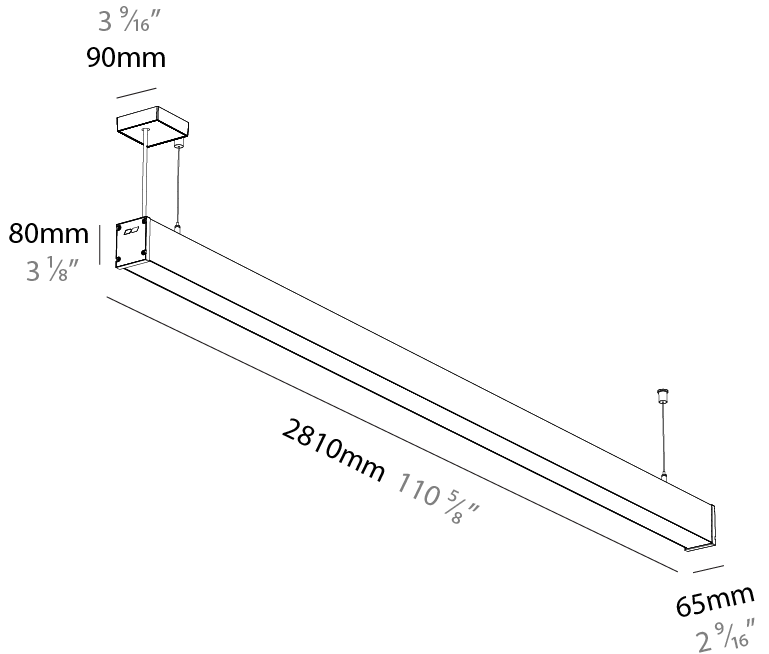

GENERAL

Series: Slider Straight IP54
Partner: Prolicht
Division: Architectural
Installation: Suspension
Product Type: Linear Profiles
Mounting Location: Ceiling
Light Distribution: Direct

PHYSICAL

Shape: Rectangle
Length (mm): 2810
Length (in): 110 ⁵/₈
Width (mm): 65
Width (in): 2 ⁹/₁₆
Height (mm): 80
Height (in): 3 ¹/₈
Weight (kg): 4.100

Diffuser: Diffuser - Opal, Micro-prism, Clear Micro-prism , Glare Control, Wallwasher Right, Wallwasher Left, Wallwash Double Asymetric

Fixture Finish: SSR / BKV / CWI / CRY / HAB / UFT / ITA / RUA / FTG / MYG / LOD / PUS / FRO / FUP / KIA / POP / BLS / SPG / MEY / GOH / CHC / COM / ABZ / JAG / OBR / MOS / ROR

Fixture Material: Aluminum Die Cast
Cable Details: 2,000mm/78 3/4" or 6,000mm/236 1/4" Transparent Cable

ELECTRICAL

Lamp Type: LED (Zhaga Standard)
Input Wattage (W): 60
Total Output Wattage (W): 54.5
Dimming: Non-Dimmable
Driver Included: No
Driver Location: Remote
Driver Class: Class 2
Input Voltage (V): 120
Upon Request: DALI Dimming, MATTER Dimming

LED

Color Temperature (°K): 2700 / 3000 / 3500 / 4000
Max. Delivered Lumen (lm): 6195 - 8613
Nominal Lumen (lm): 9560 - 9980
CRI: >90 CRI
Lamp Life (hrs): 50000

OPTICAL

RATINGS AND CERTIFICATIONS

Certified By: Certified for North American Standards
IP rating: IP54